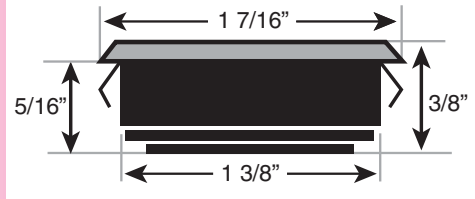

CLOCK MOVEMENTS

- #WA710WA
White Arabic Dial Gold Frame
- #WA710GA
Gold Arabic Dial Gold Frame
- #WA710SWA
White Arabic Dial Silver Frame

1 7/16" Standard Miniature Quartz Clock Fit-ups

\$7.95
Reg. \$13.⁸⁰

- #WA710WR
White Roman Dial Gold Frame
- #WA710GR
Gold Roman Dial
- #WA710SWR
White Roman Dial Silver Frame

Westminster Chime

- #2508-S 9/16" shaft
- #2508-L 11/16" shaft

Includes Mounting Parts,
Hands, Sweep, Hanger,
Pendulum, and Dish

\$26.95
Reg: \$29.⁹⁵

(Chimes Every Quarter Hour)

Mini Quartz

- #7130 3/16"
- #7160 5/16"
- #7190 7/16"
- #7260 11/16"
- #7290 15/16"

(2 1/4" W x 2 1/4" H x 5/8" D)
Includes Mounting Parts,
Hands, Sweep, Hanger