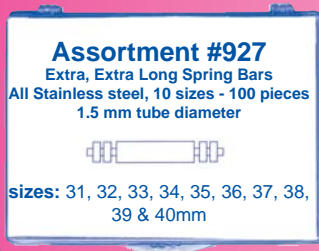

SPRING BAR KITS

#925 Extra Long Double Flange

- Excellent for extra wide straps
 - Pins are 1.50mm thick
 - Double Flanged
 - Stainless Steel
- \$13.40**
Reg. \$14.⁸⁵

#1016 Extra Thin Kit

- 200 pieces
(10 bottles: 20 spring bars ea.)
 - Pins are only 1.27mm thick
 - Sizes: 1/4" to 13/16"
 - Doubled Shouldered
 - Nickel Plated
- \$9.95**
Reg. \$10.⁸⁰

#927 Extra, Extra Long Spring Bars

- Excellent for extra wide straps
- Pins are 1.50mm thick
- Stainless Steel

\$18.65
Reg. \$20.⁷⁰

#1001 Standard Kit

- 7 compartments:
(100 spring bars in ea.)
 - Each pin is 1.50mm thick
 - Sizes: 5/16" to 3/4"
 - Double Shouldered
 - Nickel Plated
- \$13.40**
Reg. \$14.⁸⁵

- 7 compartments:
(100 spring bars in ea.)
- Each pin is 1.50mm thick
- Sizes: 5/16" to 3/4"
- Double Shouldered
- Nickel Plated

\$21.50
Reg. \$23.⁸⁵

#920 Extremely Thin Kit

- 18 compartments: 25 spring bars ea.
(450pcs)
 - Excellent for fitting inside clasps
 - Pins are 1.20mm thick
 - Sizes: 7mm - 24mm
 - Double Flanged
 - Stainless Steel
- \$24.30**
Reg. \$27.⁸⁰

#930 Double Flange Spring Bars

- 18 compartments: 25 spring bars ea.
(450pcs)
 - Excellent for fitting inside clasps
 - Pins are 1.50mm thick
 - Sizes: 7mm - 24mm
 - Double Flanged
 - Stainless Steel
- \$24.30**
Reg. \$27.⁰⁰