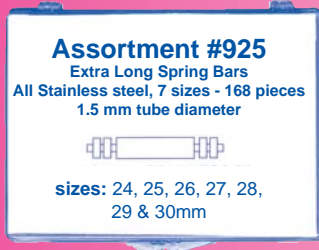

SPRING BAR KITS

#925 Extra Long Double Flange

- Excellent for extra wide straps
 - Pins are 1.50mm thick
 - Double Flanged
 - Stainless Steel
- \$13.40**
Reg. \$14.⁸⁵

#1016 Extra Thin Kit

- 200 pieces
(10 bottles: 20 spring bars ea.)
 - Pins are only 1.27mm thick
 - Sizes: 1/4" to 13/16"
 - Doubled Shouldered
 - Nickel Plated
- \$9.95**
Reg. \$10.⁸⁰

#927 Extra, Extra Long Spring Bars

- Excellent for extra wide straps
- Pins are 1.50mm thick
- Stainless Steel

\$18.65
Reg. \$20.⁷⁰

#1001 Standard Kit

- 7 compartments:
(100 spring bars in ea.)
 - Each pin is 1.50mm thick
 - Sizes: 5/16" to 3/4"
 - Double Shouldered
 - Nickel Plated
- \$13.40**
Reg. \$14.⁸⁵

- 7 compartments:
(100 spring bars in ea.)
- Each pin is 1.50mm thick
- Sizes: 5/16" to 3/4"
- Double Shouldered
- Nickel Plated

\$21.50
Reg. \$23.⁸⁵

#920 Extremely Thin Kit

- 18 compartments: 25 spring bars ea.
(450pcs)
 - Excellent for fitting inside clasps
 - Pins are 1.20mm thick
 - Sizes: 7mm - 24mm
 - Double Flanged
 - Stainless Steel
- \$24.30**
Reg. \$27.⁸⁰

#930 Double Flange Spring Bars

- 18 compartments: 25 spring bars ea.
(450pcs)
 - Excellent for fitting inside clasps
 - Pins are 1.50mm thick
 - Sizes: 7mm - 24mm
 - Double Flanged
 - Stainless Steel
- \$24.30**
Reg. \$27.⁰⁰