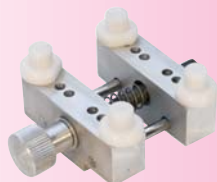

Universal Case
Holder
#CWR 176.00
(Large Watches)

$15.50