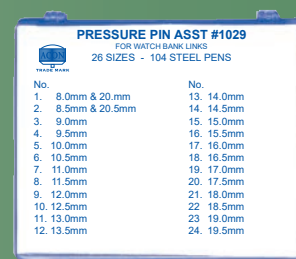

Pressure Pin Asst

#1029

Sizes: 8.0mm to 20.5mm

$21.90
Reg. $24.30

- Easily repair watchbands with missing or damaged pins
- Sizes: 8.0mm to 19.5mm
- 104 pieces