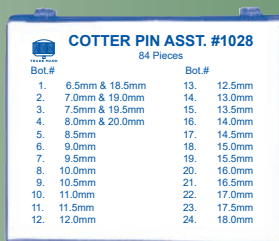

Cotter Pin Asst

#1028

Sizes: 6.5 to 20.0mm

$16.95
Reg. $18.90

- Easily repair watchbands with missing or damaged pins
- Sizes: 6.5mm to 20.0mm
- 84 pieces