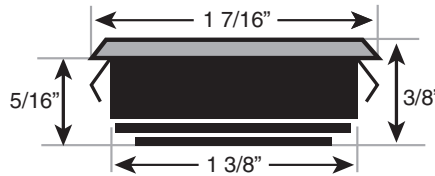

- #WA710WA
  Gold Case - White Arabic Dial
- #WA710GA
  Gold Case - Gold Arabic Dial
- #WA710SWA
  Silver Case - White Arabic Dial

- #WA710WR
  Gold Case - White Roman Dial
- #WA710GR
  Gold Case - Gold Roman Dial
- #WA710SWR
  Silver Case - White Roman Dial