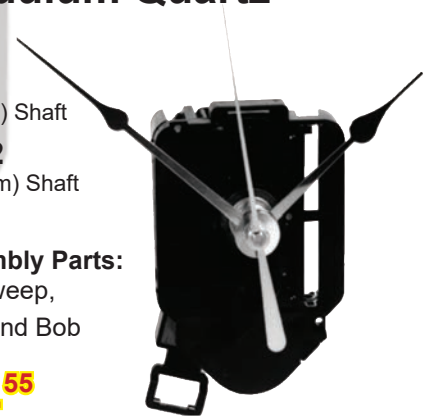

Hangers are NOT included, but are available upon request for an additional charge.